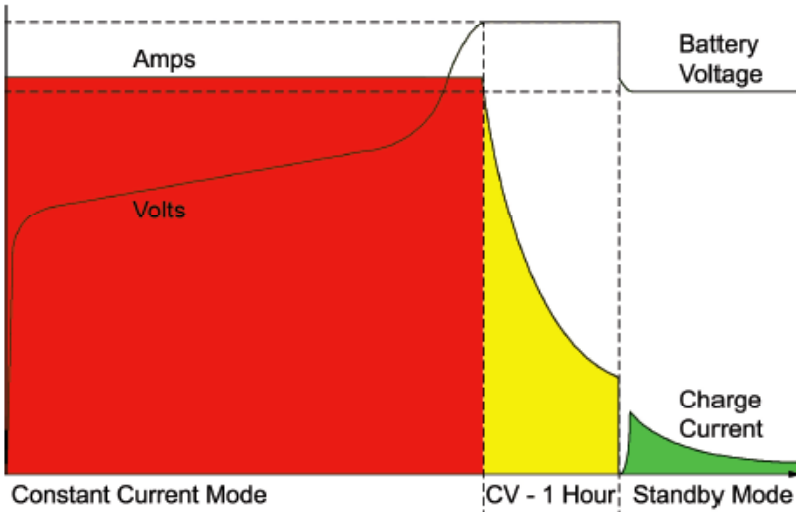

### Features:-

- Electronically controlled
- Input voltage 220/240v 50Hz
- Output voltage 24v
- Output current 5A
- 3 stage charging  
Constant current  
Constant voltage  
Float
- Timing control
- 4 LED status indication
- Reverse polarity protection
- Compact steel housing
- Short circuit protection
- Light weight
- Cost effective